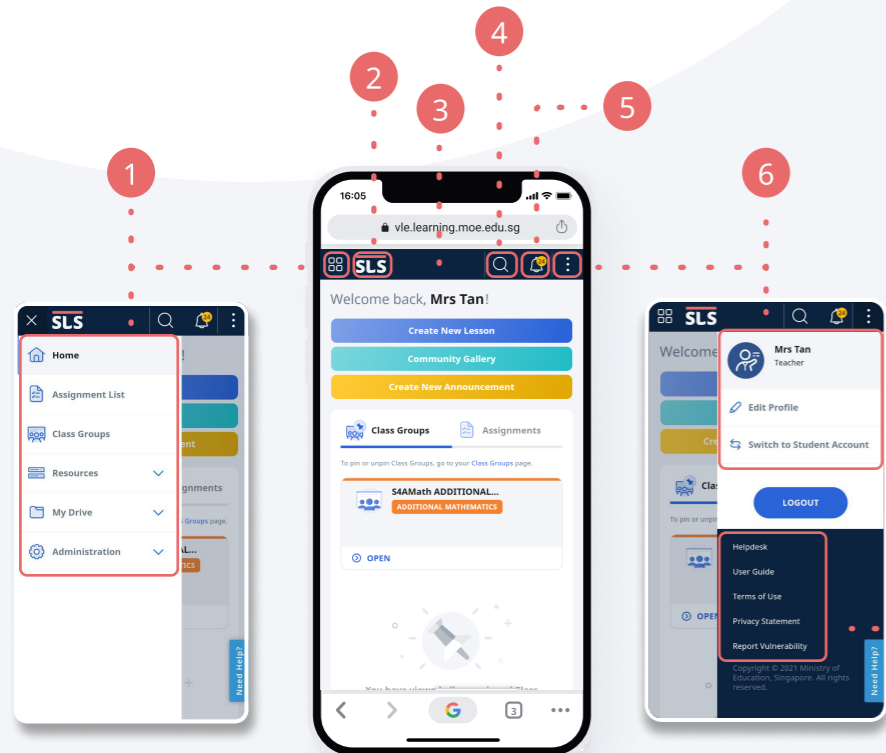

SINGAPORE

Student Learning Space

How to navigate the new SLS Homepage

Teacher Edition

Mobile Browser