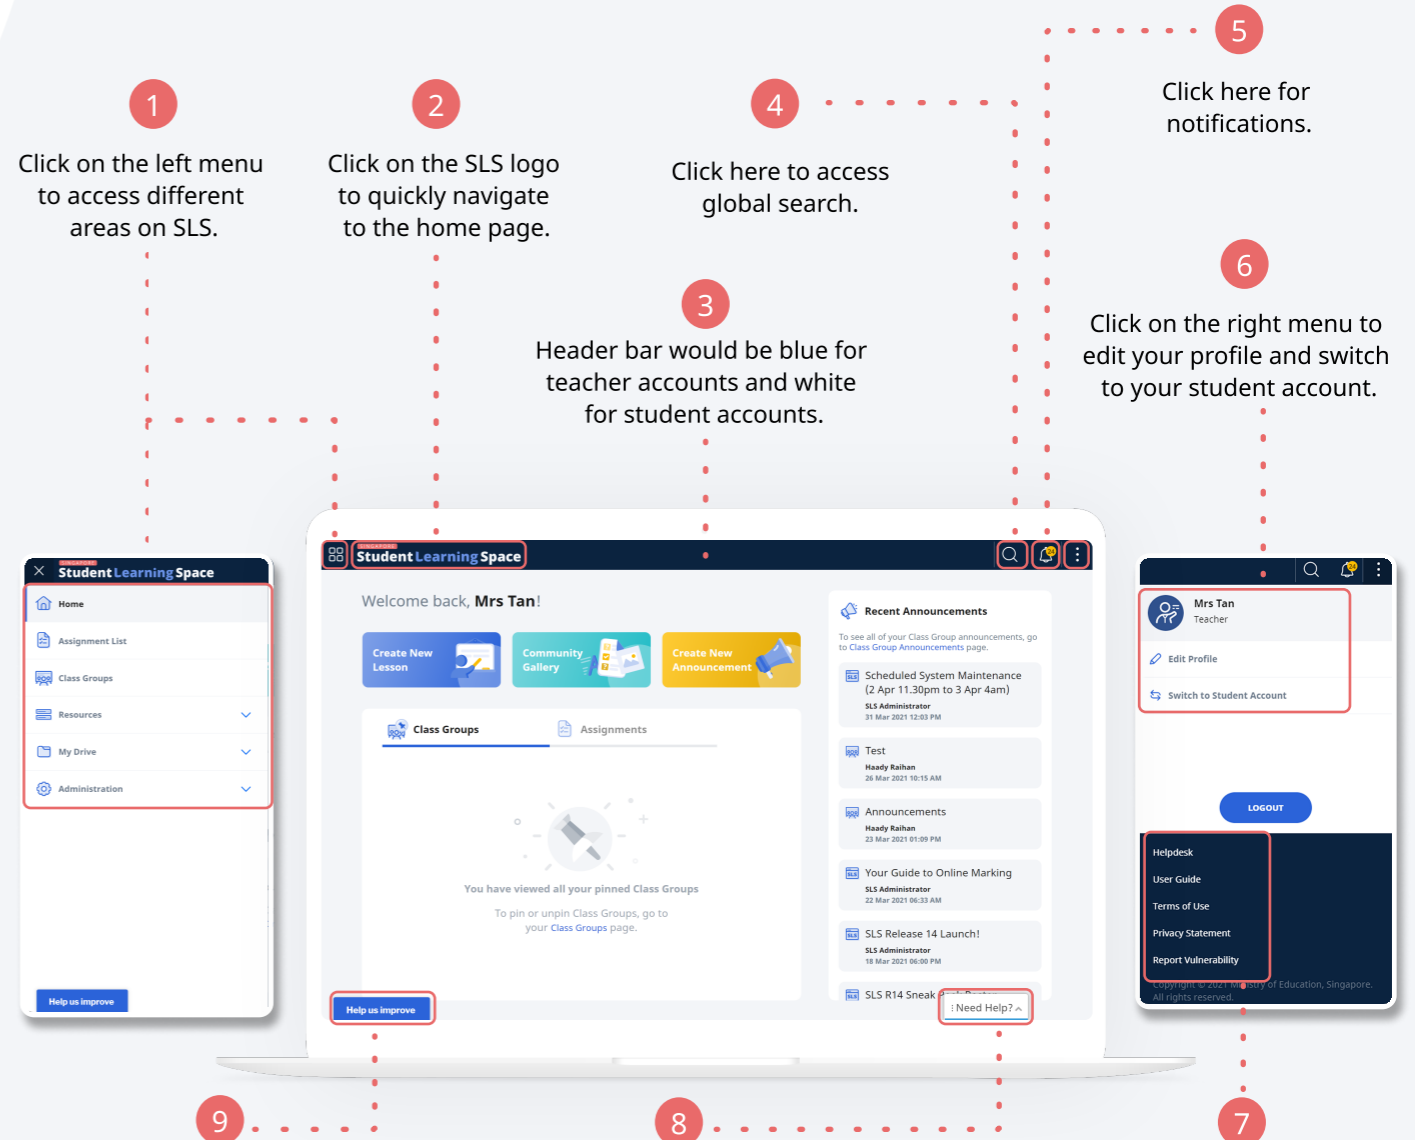

# Student Learning Space

## How to navigate the new SLS Homepage

### Desktop Browser

1 Click on the left menu to access different areas on SLS.

2 Click on the SLS logo to quickly navigate to the home page.

3 Header bar would be blue for teacher accounts and white for student accounts.