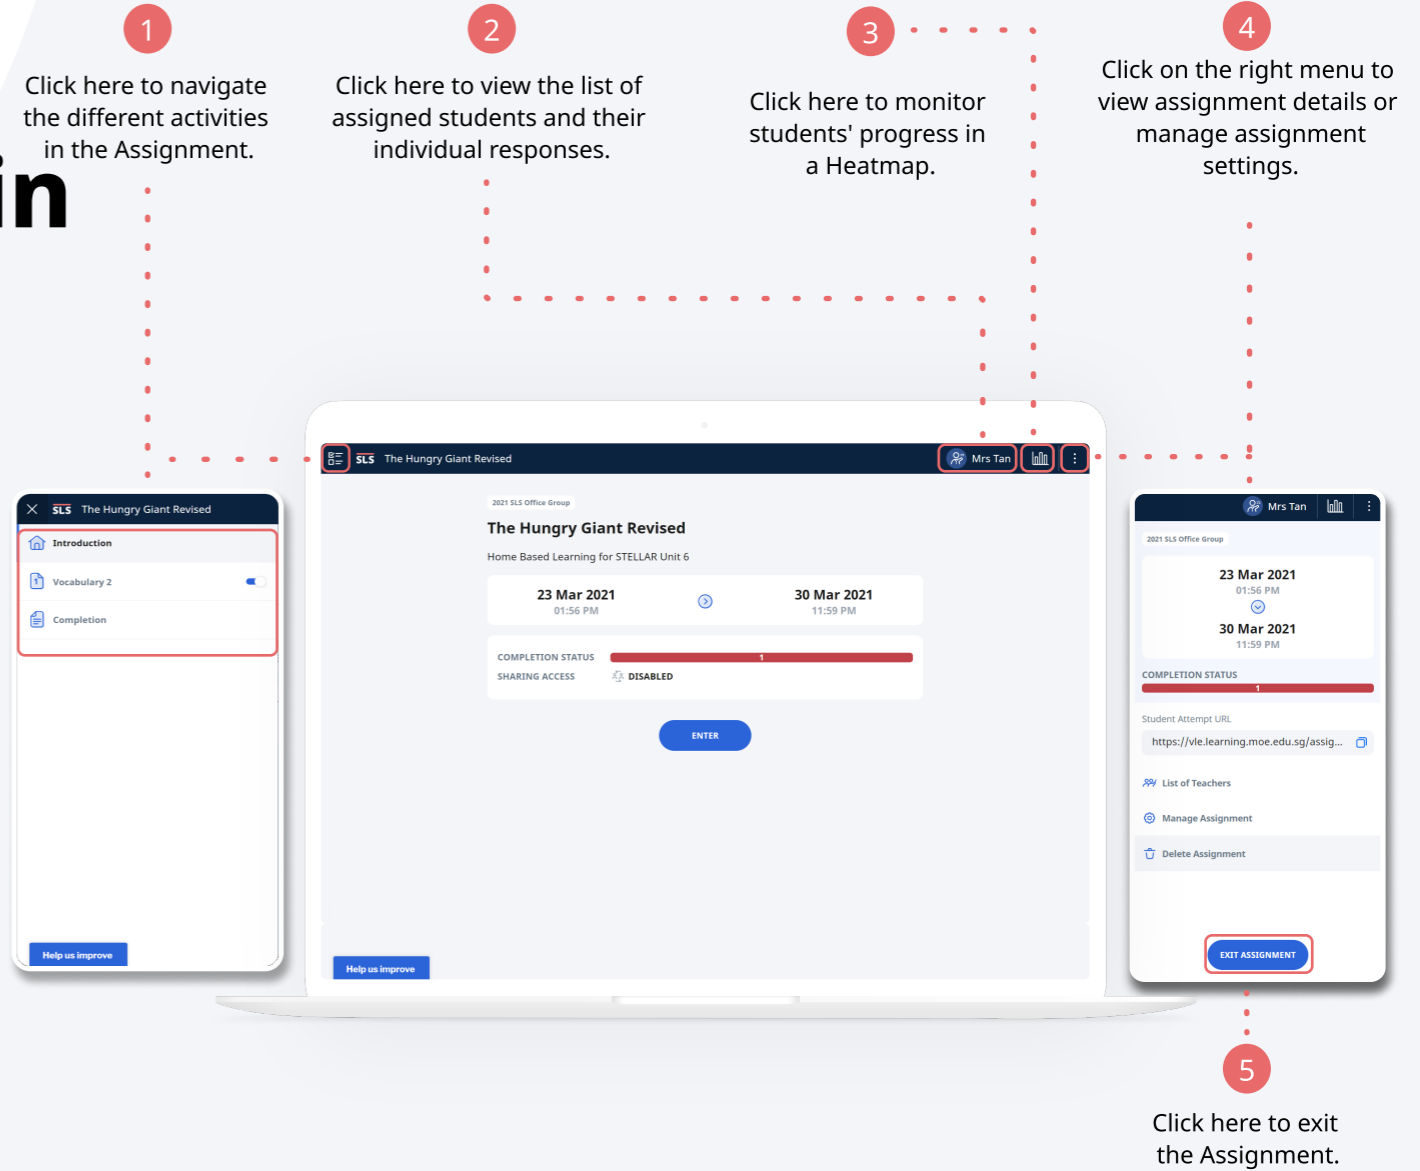

Desktop Browser