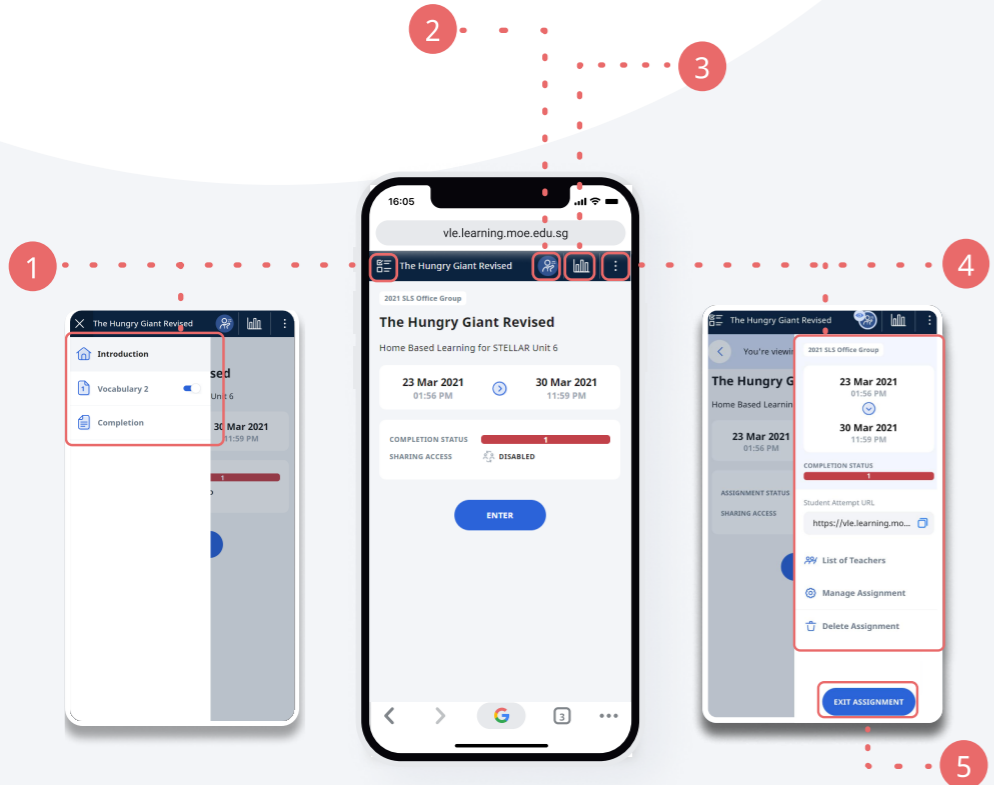

SINGAPORE

Student Learning Space

How to navigate within a SLS Assignment

Teacher Edition

Mobile Browser